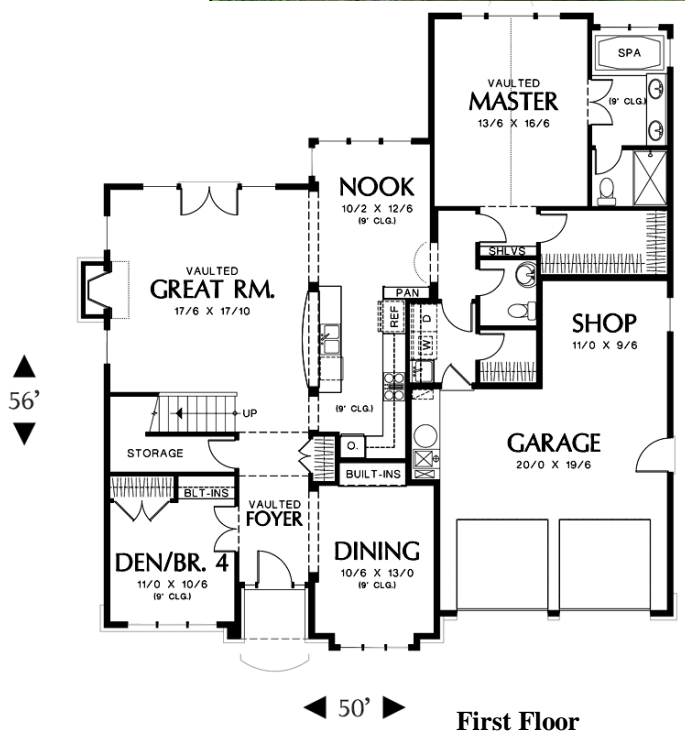

The Sophia

The Sophia

First Floor	1746
Second Floor	655
Total	2401sqft
Bonus	+496

OnslowBayHomes.com

211 Skipper Rd (910) 270-1259
 Hampstead, NC (910) 297-6564
 28443