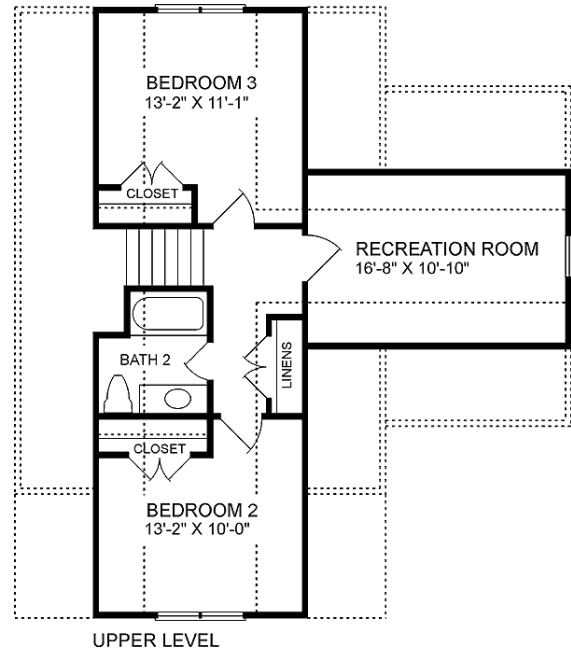

The Country Cottage

The Country Cottage

First Floor	756
Second Floor	516
Total	1272sqft
Bonus	+198

OnslowBayHomes.com

211 Skipper Rd (910) 270-1259
 Hampstead, NC (910) 297-6564
 28443