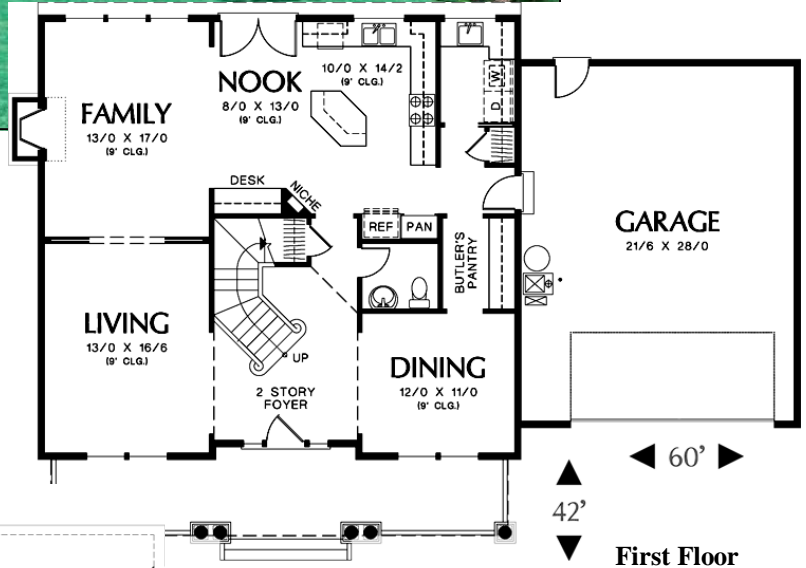

The Camden

The Camden

| | |
|--------------|-----------------|
| First Floor | 1319 |
| Second Floor | 1181 |
| Total | 2500sqft |
| Bonus | +371 |

OnslowBayHomes.com

211 Skipper Rd (910) 270-1259
 Hampstead, NC (910) 297-6564
 28443