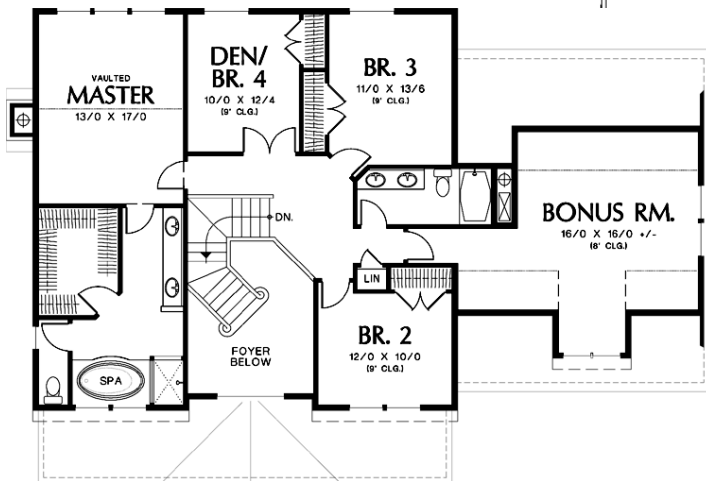

The Camden

The Camden

| | |
|--------------|-----------------|
| First Floor | 1319 |
| Second Floor | 1181 |
| Total | 2500sqft |
| Bonus | +371 |

OnslowBayHomes.com

211 Skipper Rd (910) 270-1259
 Hampstead, NC (910) 297-6564
 28443