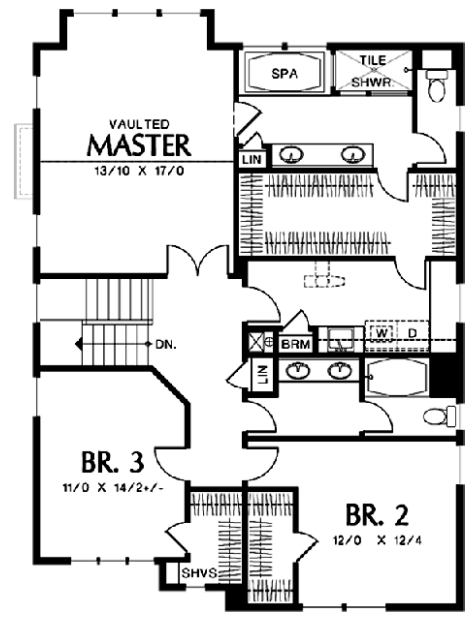

The Springwater

The Springwater	
First Floor	1064
Second Floor	1328
Total	2392sqft

OnslowBayHomes.com

onslowbay@bellsouth.net
(910) 270-1259 office
Hampstead, NC