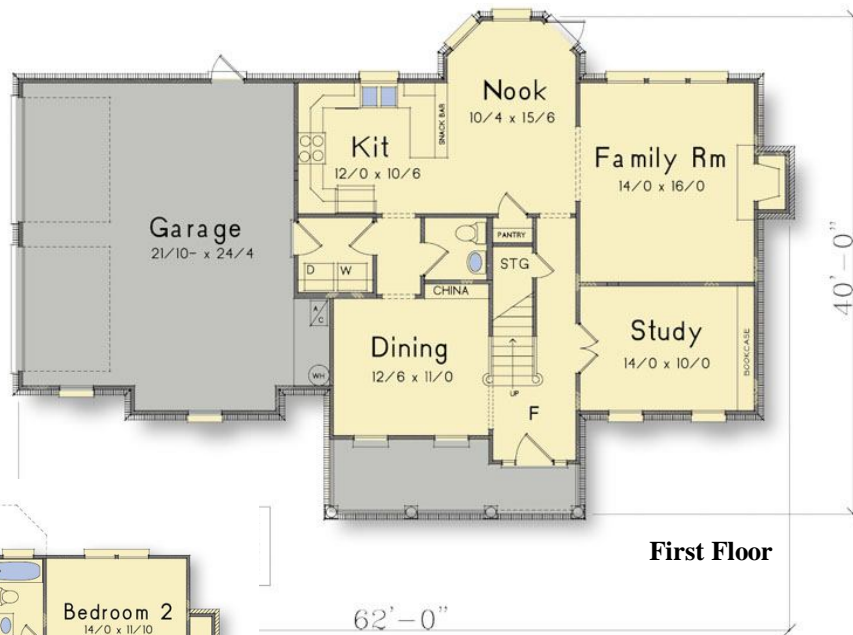

The Dogwood

The Dogwood

First Floor	1083
Second Floor	986
Total	2069sqft

OnslowBayHomes.com

211 Skipper Rd (910) 270-1259
 Hampstead, NC (910) 297-6564
 28443