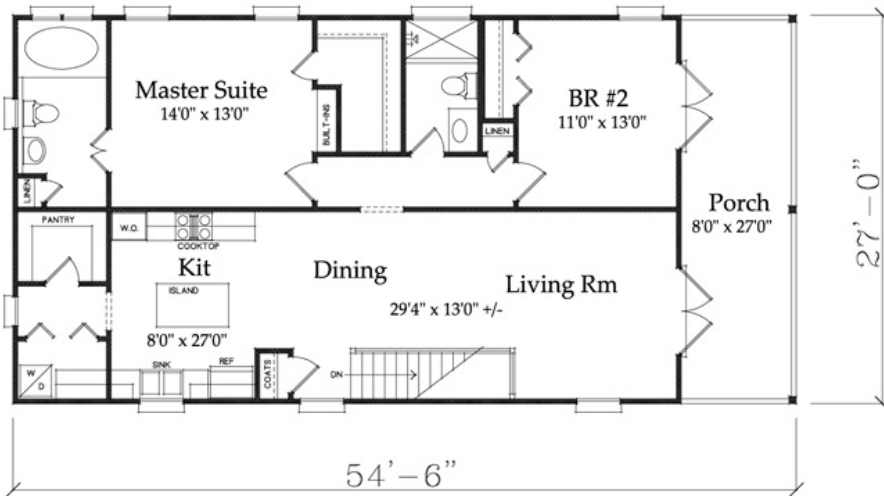

# The Shepherd

<b>The Shepherd</b>	
Main Floor	1256sqft
<b>Total</b>	<b>1256sqft</b>

**OnslowBayHomes.com**

211 Skipper Rd (910) 270-1259  
 Hampstead, NC (910) 297-6564  
 28443