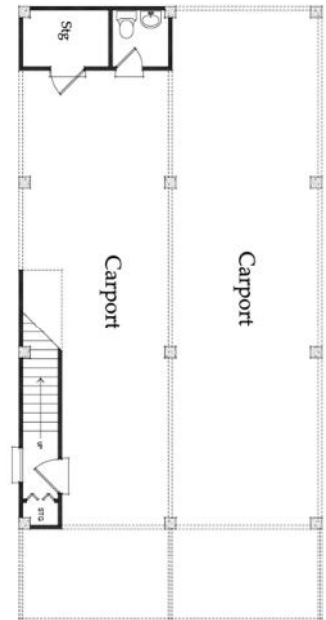

# The Shepherd

<b>The Shepherd</b>	
Main Floor	1256sqft
<b>Total</b>	<b>1256sqft</b>

**OnslowBayHomes.com**

211 Skipper Rd (910) 270-1259  
 Hampstead, NC (910) 297-6564  
 28443