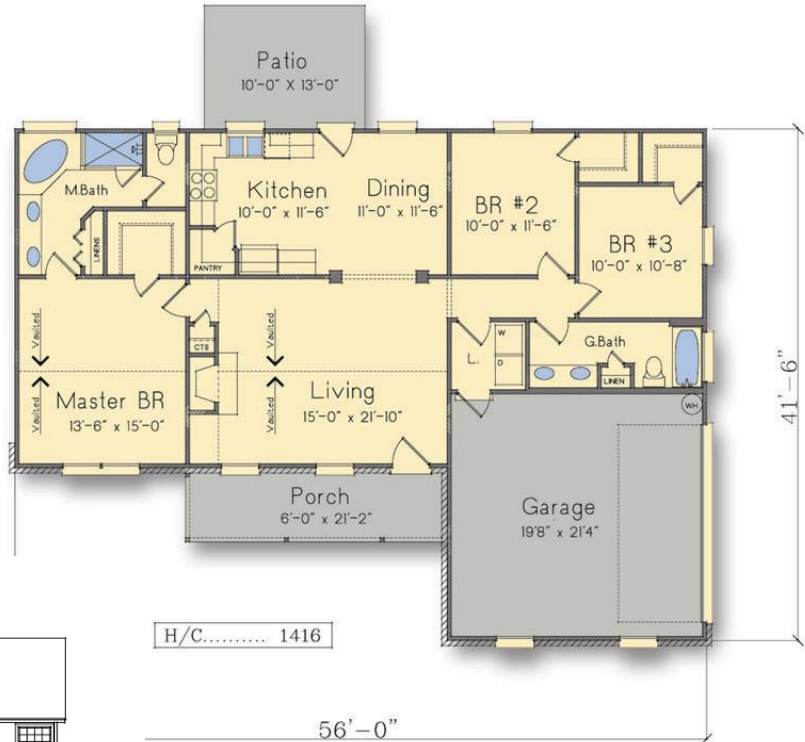

The McKinnley

Rear Elevation

The McKinnley

Main Floor	1416sqft
Total	1416sqft

OnslowBayHomes.com

211 Skipper Rd (910) 270-1259
 Hampstead, NC (910) 297-6564
 28443