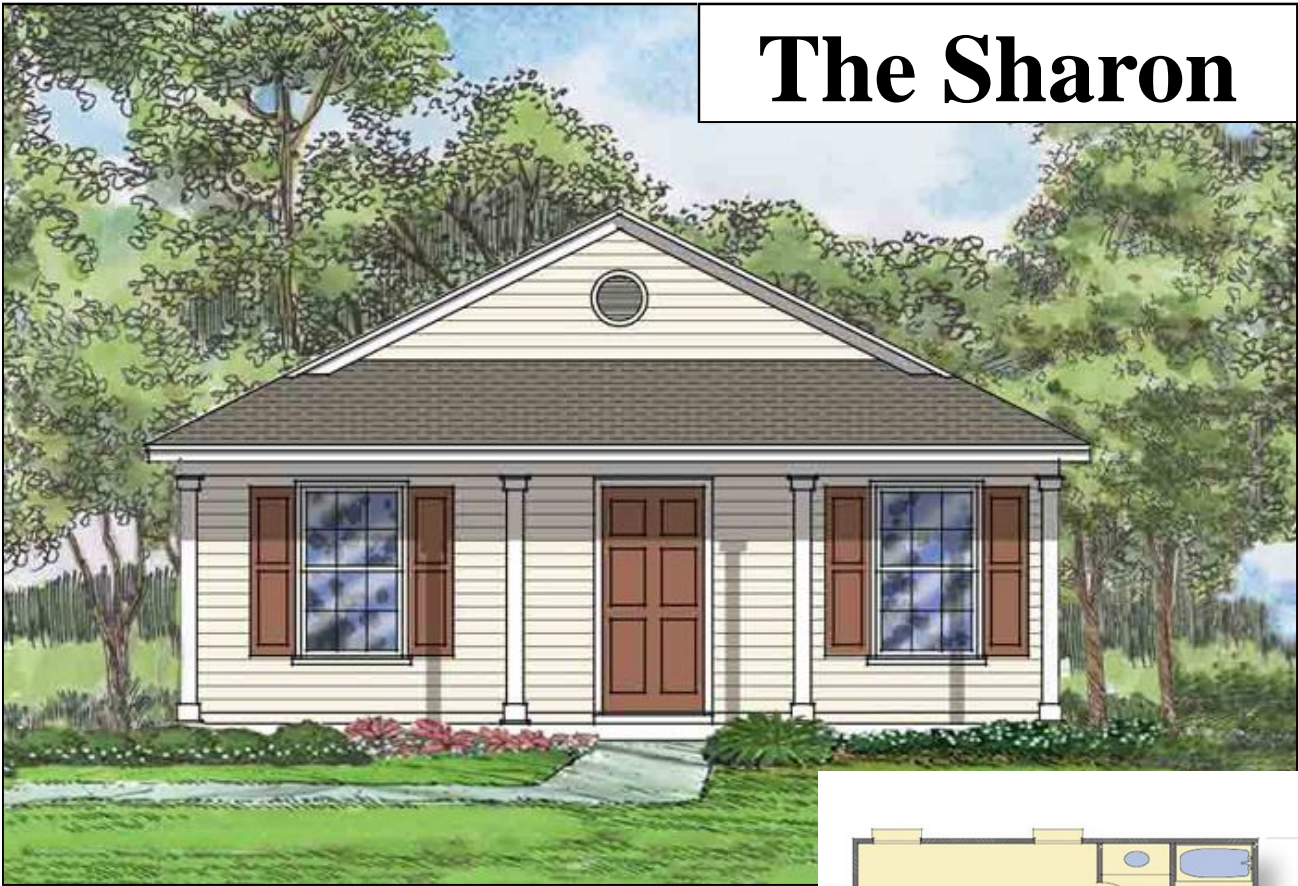

The Sharon

The Sharon

Main Floor	1144sqft
Total	1144sqft

OnslowBayHomes.com

211 Skipper Rd (910) 270-1259
 Hampstead, NC (910) 297-6564
 28443