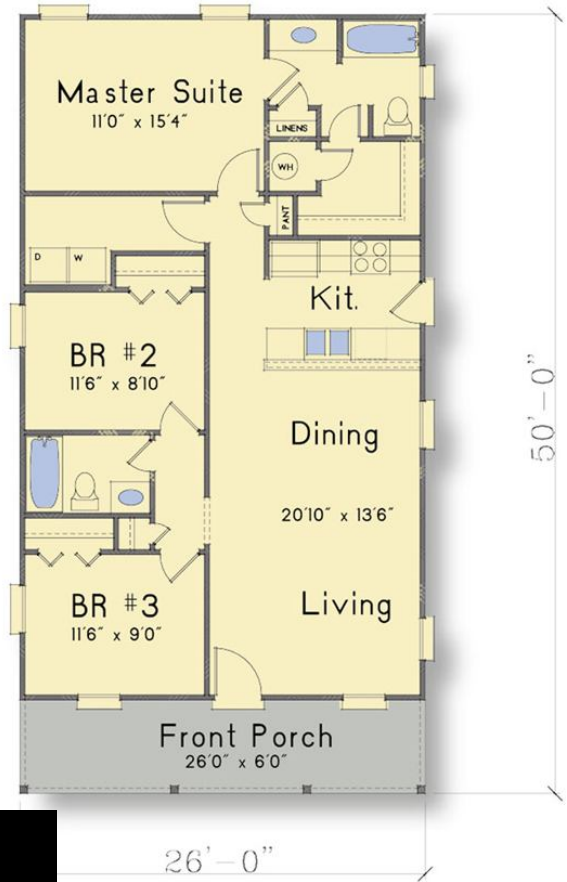

The Sharon

The Sharon

Main Floor	1144sqft
Total	1144sqft

OnslowBayHomes.com

211 Skipper Rd (910) 270-1259
 Hampstead, NC (910) 297-6564
 28443