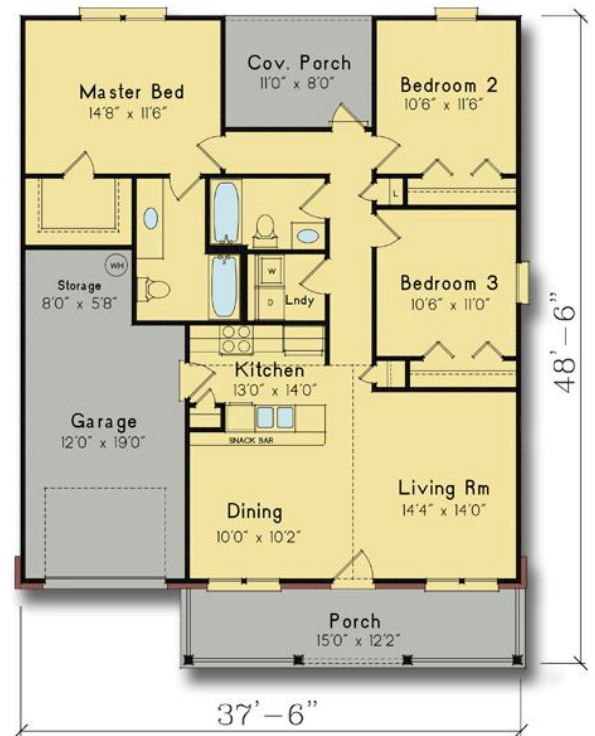

The Hammond

The Hammond

Main Floor	1216sqft
Total	1216sqft

OnslowBayHomes.com

211 Skipper Rd (910) 270-1259
 Hampstead, NC (910) 297-6564
 28443