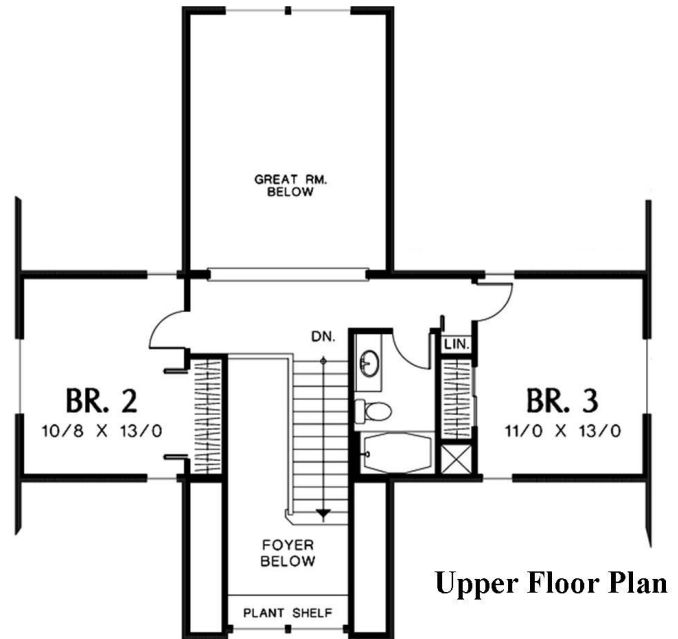

# The Wellborn

44'

51'

Main Floor Plan

Upper Floor Plan

## The Wellborn

First Floor	1396
Second Floor	523
<b>Total</b>	<b>1919sqft</b>

[OnslowBayHomes.com](http://OnslowBayHomes.com)

onslowbay@bellsouth.net  
 (910) 270-1259 office  
 Hampstead, NC