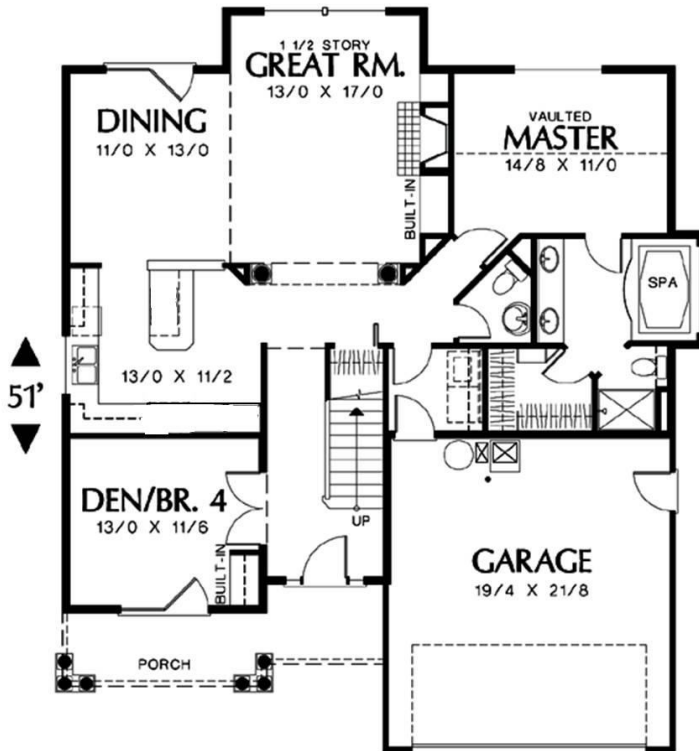

# The Wellborn

44'

51'

Main Floor Plan

Upper Floor Plan

## The Wellborn

First Floor	1396
Second Floor	523
<b>Total</b>	<b>1919sqft</b>

[OnslowBayHomes.com](http://OnslowBayHomes.com)

onslowbay@bellsouth.net  
 (910) 270-1259 office  
 Hampstead, NC