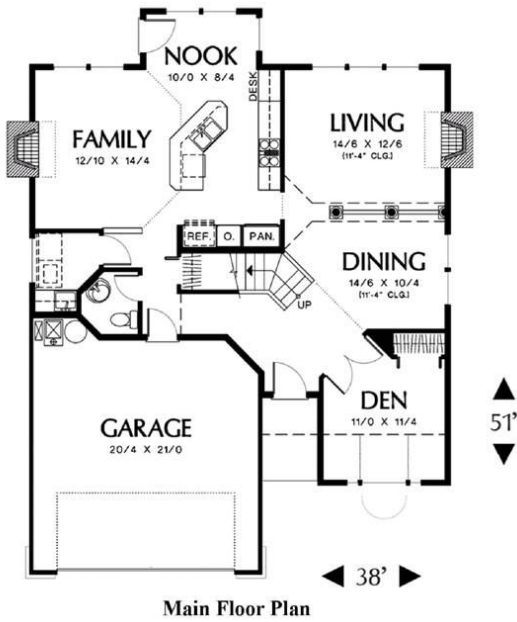

# The Lawson

## The Lawson

First Floor	1175
Second Floor	891
<b>Total</b>	<b>2066sqft</b>

**OnslowBayHomes.com**

211 Skipper Rd (910) 270-1259  
 Hampstead, NC (910) 297-6564  
 28443