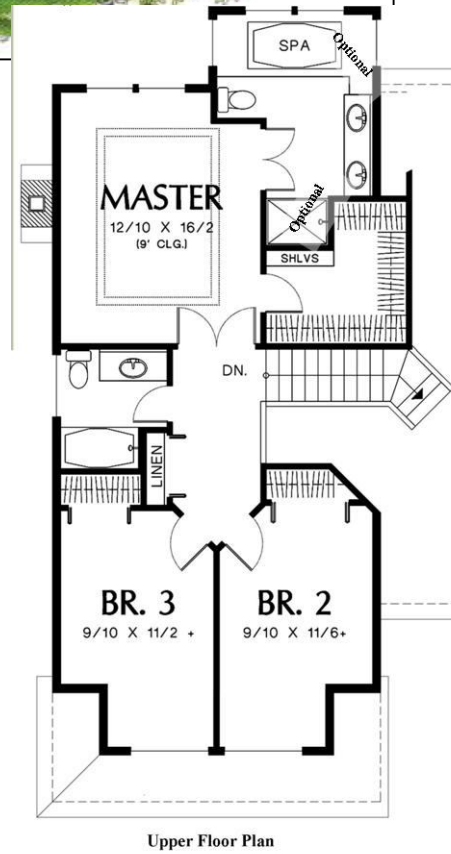

## The Lawson

First Floor	1175
Second Floor	891
<b>Total</b>	<b>2066sqft</b>

**OnslowBayHomes.com**

211 Skipper Rd (910) 270-1259  
 Hampstead, NC (910) 297-6564  
 28443