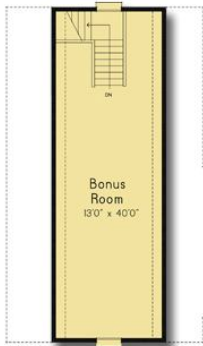

## The Athens

First Floor	2208
Second Floor	1161
<b>Total</b>	<b>3369sqft</b>

**OnslowBayHomes.com**

211 Skipper Rd (910) 270-1259  
 Hampstead, NC (910) 297-6564  
 28443