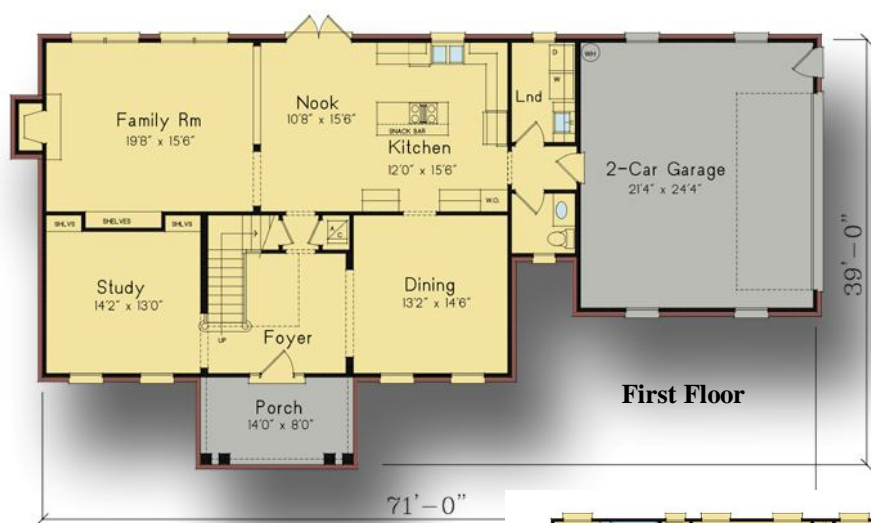

## The Magnolia

First Floor	1460
Second Floor	1301
<b>Total</b>	<b>2761sqft</b>

**OnslowBayHomes.com**

211 Skipper Rd (910) 270-1259  
 Hampstead, NC (910) 297-6564  
 28443