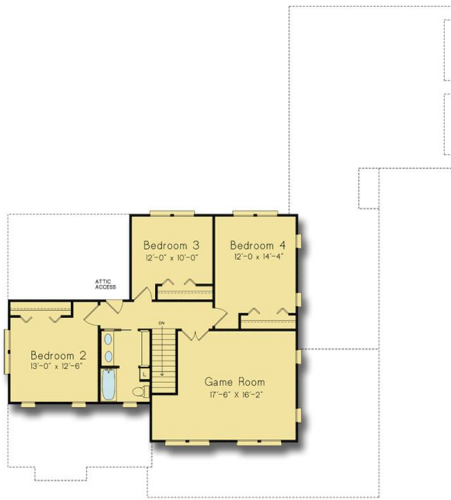

The Covington

First Floor

The Covington

First Floor	1589
Second Floor	1108
Total	2697sqft

OnslowBayHomes.com

211 Skipper Rd (910) 270-1259
 Hampstead, NC (910) 297-6564
 28443