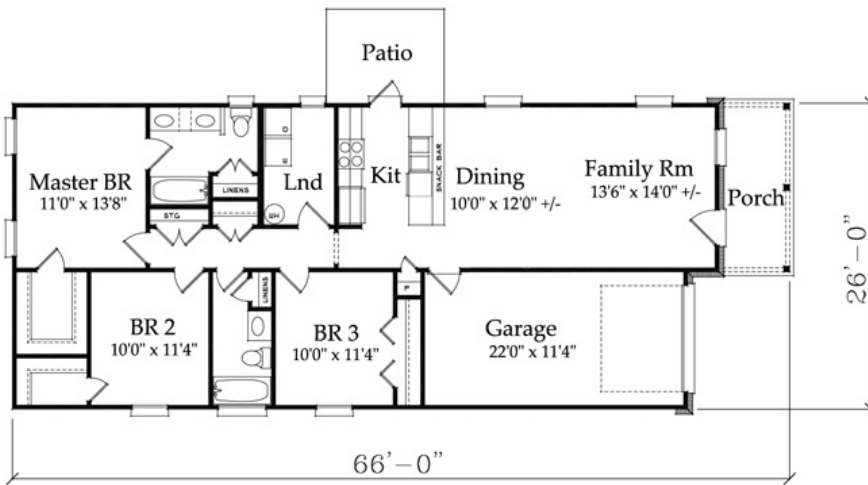

The Farmington

The Farmington

Main Floor	1268sqft
Total	1268sqft

OnslowBayHomes.com

211 Skipper Rd (910) 270-1259
 Hampstead, NC (910) 297-6564
 28443