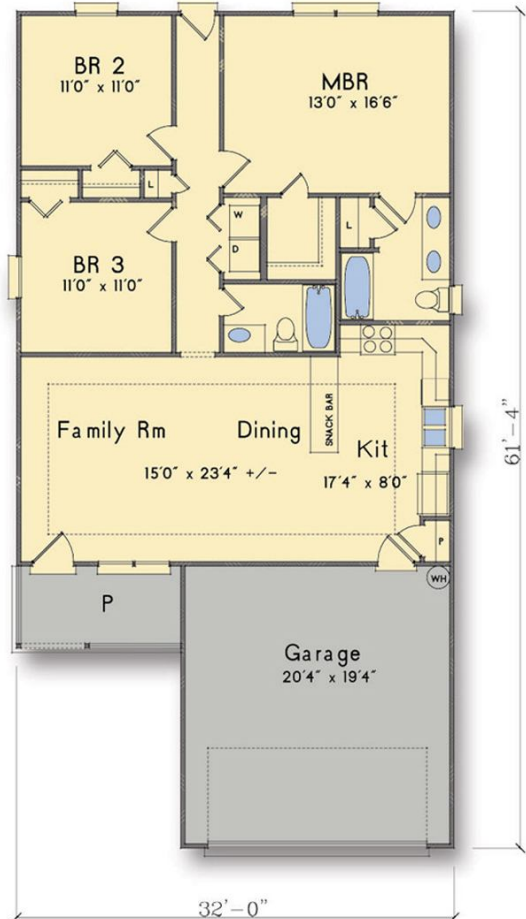

# The Crossway

## The Crossway

Main Floor	1301sqft
<b>Total</b>	<b>1301sqft</b>

[OnslowBayHomes.com](http://OnslowBayHomes.com)

211 Skipper Rd (910) 270-1259  
 Hampstead, NC (910) 297-6564  
 28443