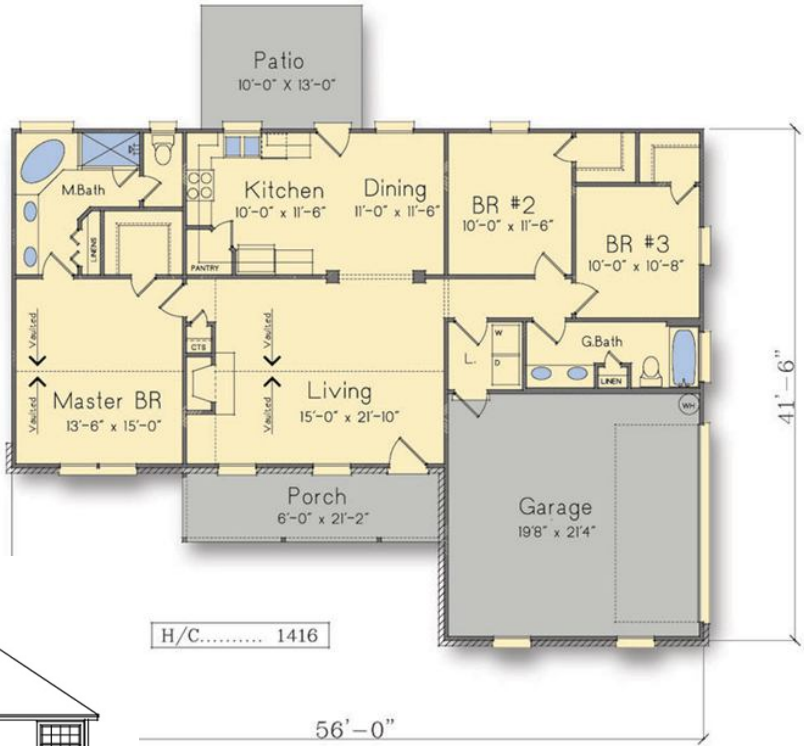

The Robinwood

Rear Elevation

The Robinwood	
Main Floor	1416sqft
Total	1416sqft

OnslowBayHomes.com

211 Skipper Rd (910) 270-1259
 Hampstead, NC (910) 297-6564
 28443